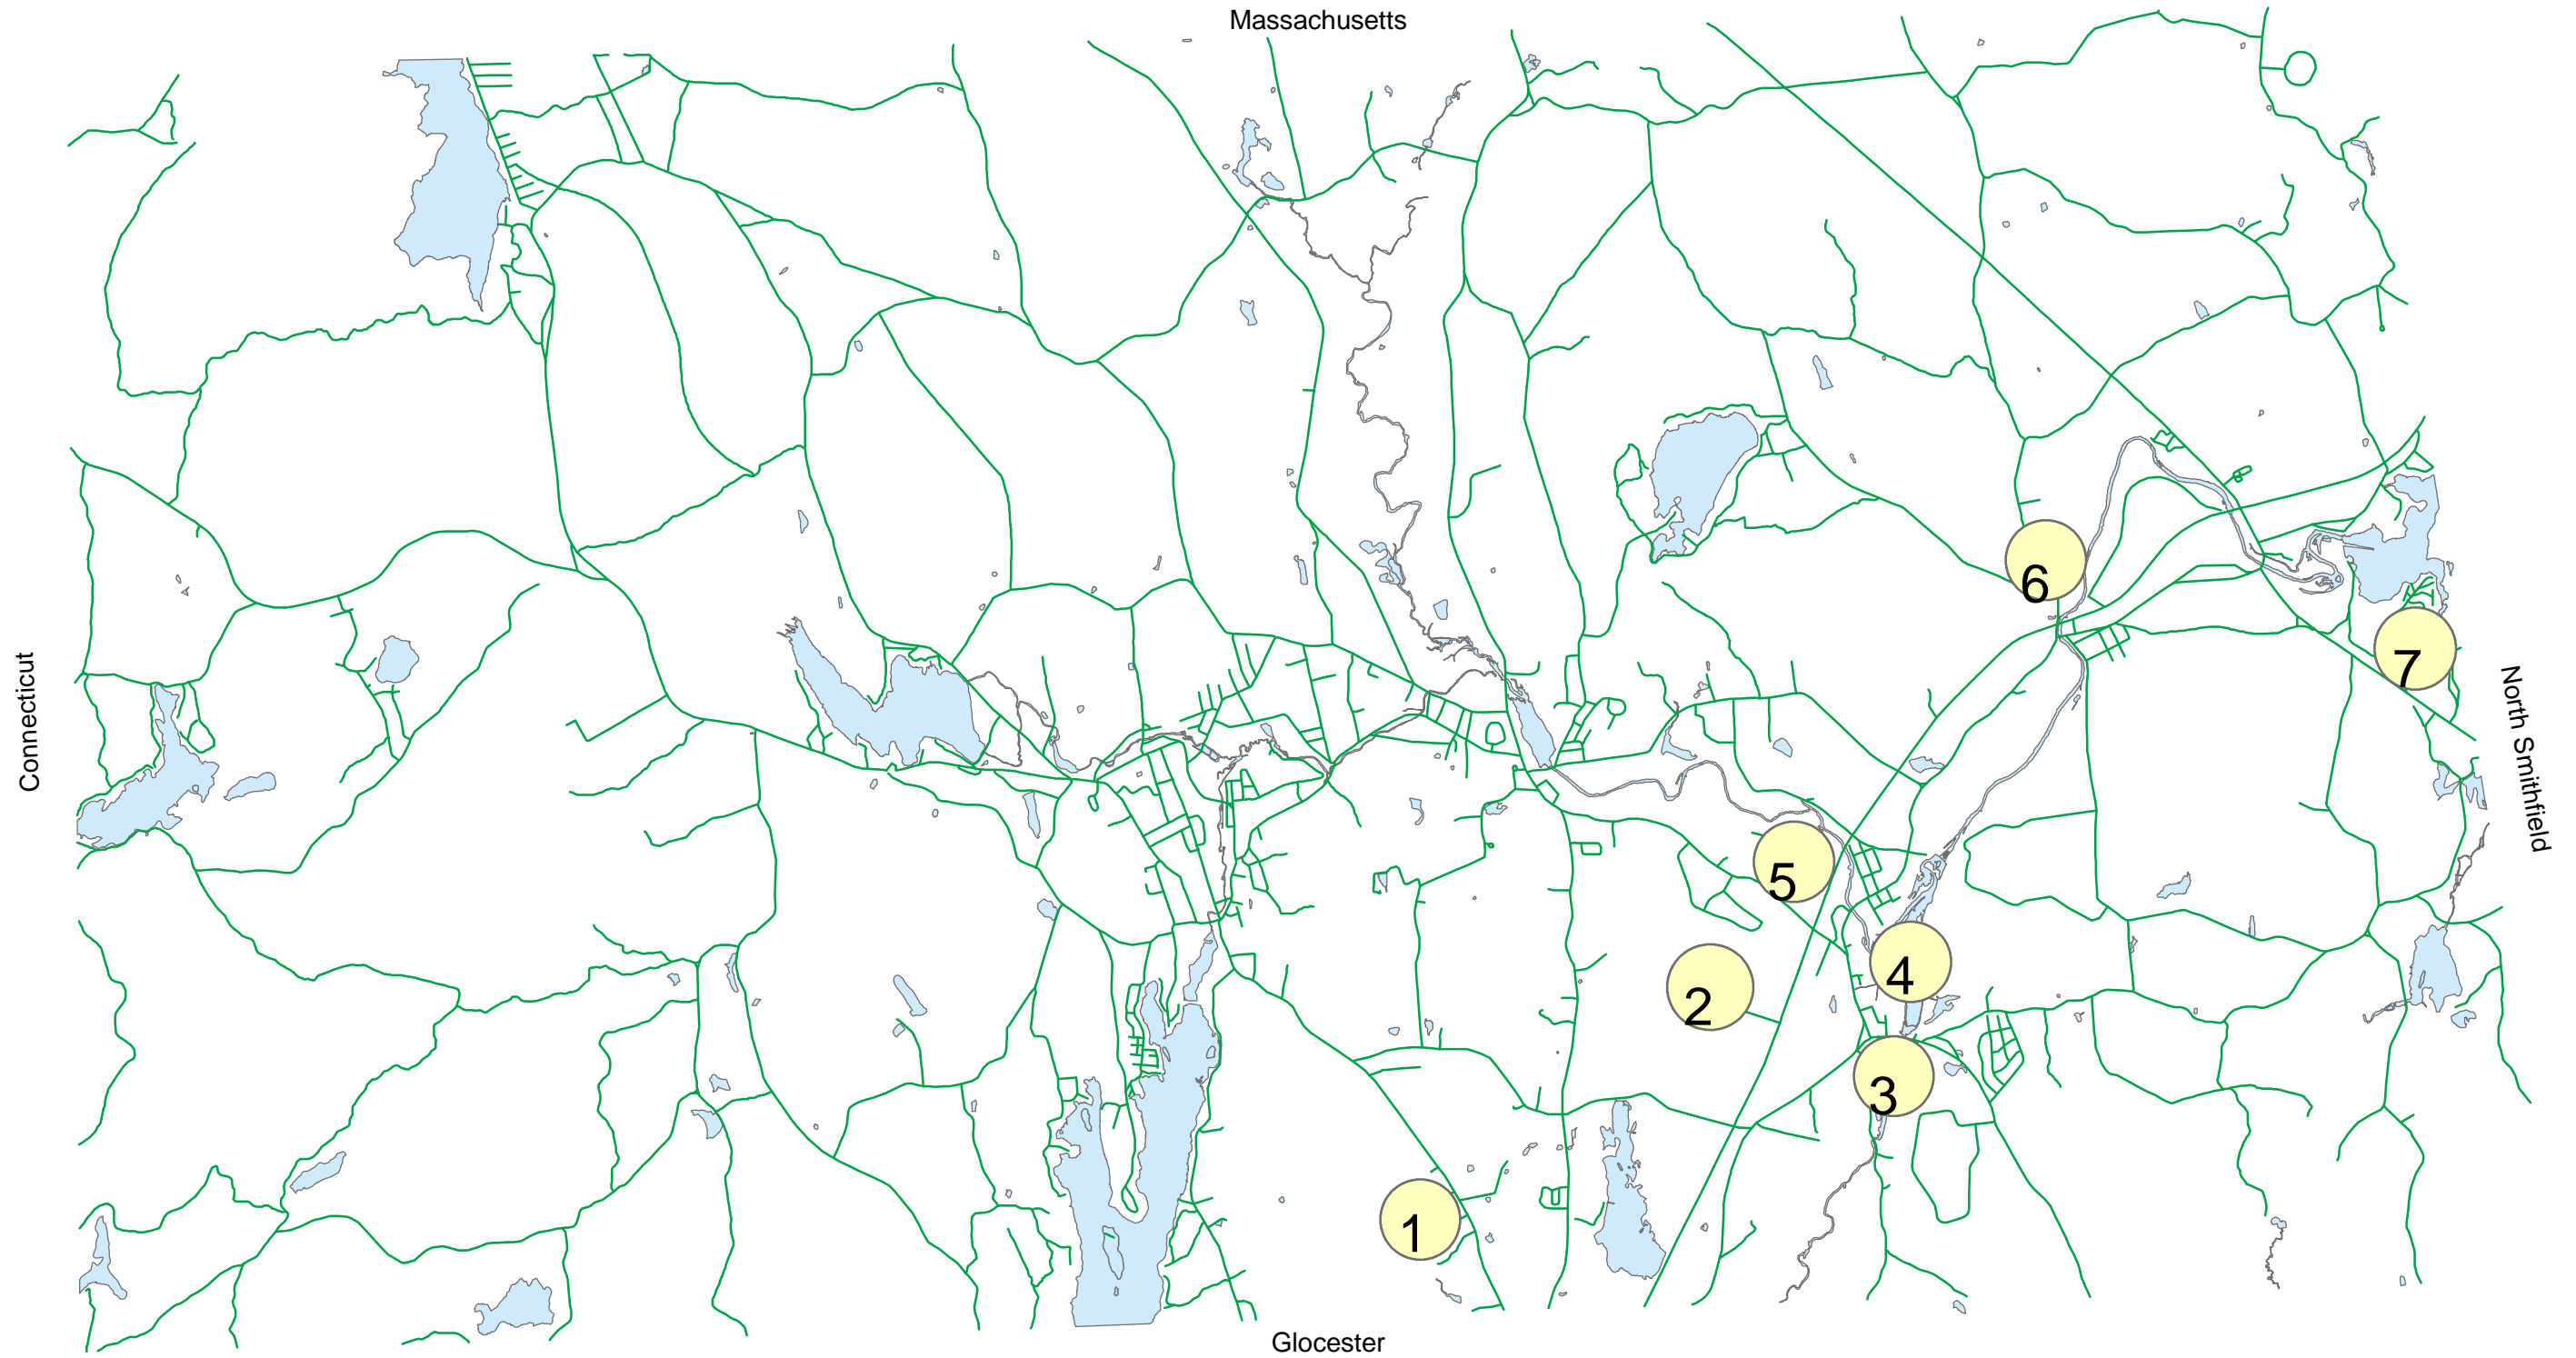

# Locations of Industrial Sites

Source: Town of Burrillville Planning & Economic Development Dept., June 2004; Arcview 9.0.

- 1 - Burrillville Industrial Park
- 2 - Burrillville Commerce Park
- 3 - Boliden Metech, Inc.
- 4 - Remington Lumber site
- 5 - Clear River Industrial Park
- 6 - Bruin Plastics, Inc.
- 7 - Supreme Mid Atlantic, Inc.

## Map 1

### Legend

-  roads
-  water